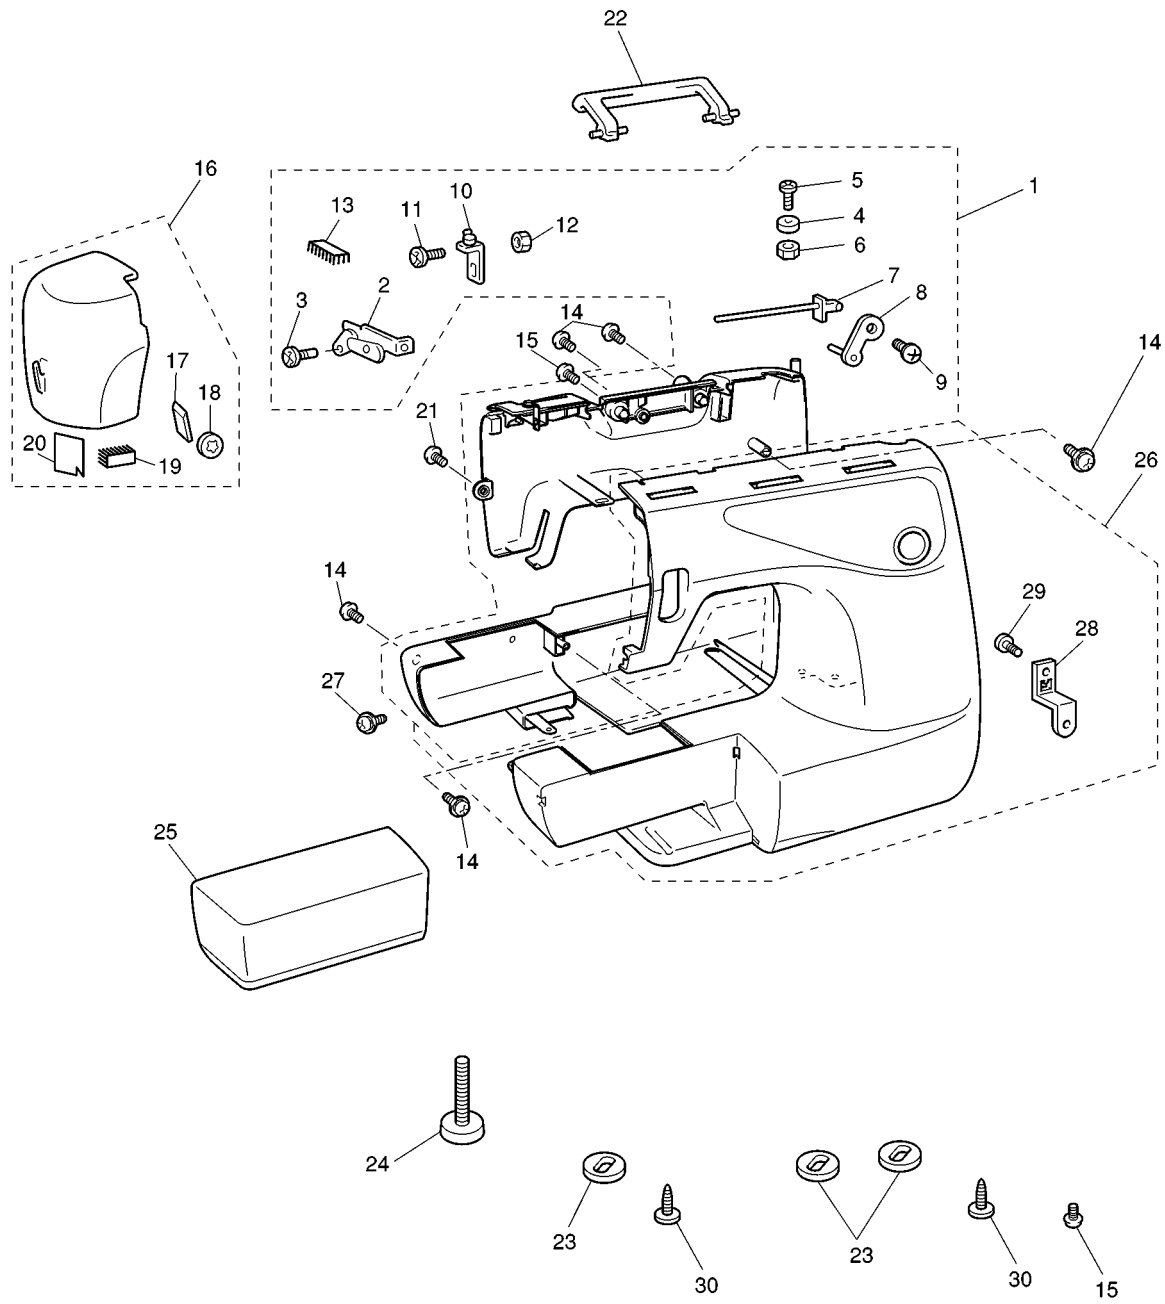

# CONTENTS

(1) PRINCIPAL PARTS.....	2
(2) UPPER SHAFT AND NEEDLE BAR .....	4
(3) FEED MECHANISM AND SHUTTLE HOOK.....	6
(4) ZIGZAG, BH MECHANISM AND PATTERN SELECTION.....	8
(5) UPPER TENSION, LAMP AND MOTOR UNIT.....	12
(6) OTHER PARTS.....	14

## (1) PRINCIPAL PARTS

No.	CODE	NAME	REMARKS
1	XC0844051	Rear cover ASSY	
2	X59862051	Thread guide ASSY	
3	138433051	Screw B3 x 6	
4	XC0751051	Bobbin presser	
5	OA4302006	Screw	
6	021300106	Nut, M3	
7	X59053052	Spool pin	
8	XA7273051	Spool pin holder ASSY	
9	138433051	Screw B3 x 6	
10	X59226151	Bobbin winder thread guide ASSY	
11	X59642051	Screw	
12	021300106	Nut, M3	
13	X52654001	Pile	
14	XA3337052	Screw M4 x 20	
15	060400816	Screw	
16	X81340051	Face plate ASSY	
17	X80321001	NT thread cutter ASSY	
18	138384051	CS stop ring CSTW-5	
19	XA6661051	Pile	
20	XA4468051	Rear reflector	
21	052401406	Screw pan (S/P Washer) M4 x 14	
22	X59101152	Carrying handle	
23	XA7930051	Rubber cushion	
24	XA8611051	Adjust screw ASSY	
25	XC0651051	Accessory table ASSY	
26	XC0763051	Front cover ASSY (XL-6562)	
	XC0763052	Front cover ASSY (XL-6452)	
	XC0763053	Front cover ASSY (XR-46)	
	XC0769051	Front cover ASSY (XL-6060)	
	XC0769053	Front cover ASSY (XL-6061)	
	XC0769054	Front cover ASSY (XL-6062)	
	XC0769055	Front cover ASSY (XL-6063)	
	XC0769052	Front cover ASSY (XL-6050)	
	XC0769056	Front cover ASSY (XL-6051)	
	XC0769057	Front cover ASSY (XL-6052)	
	XC0769058	Front cover ASSY (XL-6053)	
	XC0770051	Front cover ASSY (XL-6040)	
	XC0770052	Front cover ASSY (XL-6041)	
	XC0770053	Front cover ASSY (XL-6042)	
XC0770054	Front cover ASSY (XL-6043)		
27	053400806	Screw	
28	XA8843051	Pattern indicator plate spring	
29	138433051	Screw B3 x 6	
30	085411015	Taptite, Bind B M4 x 10	