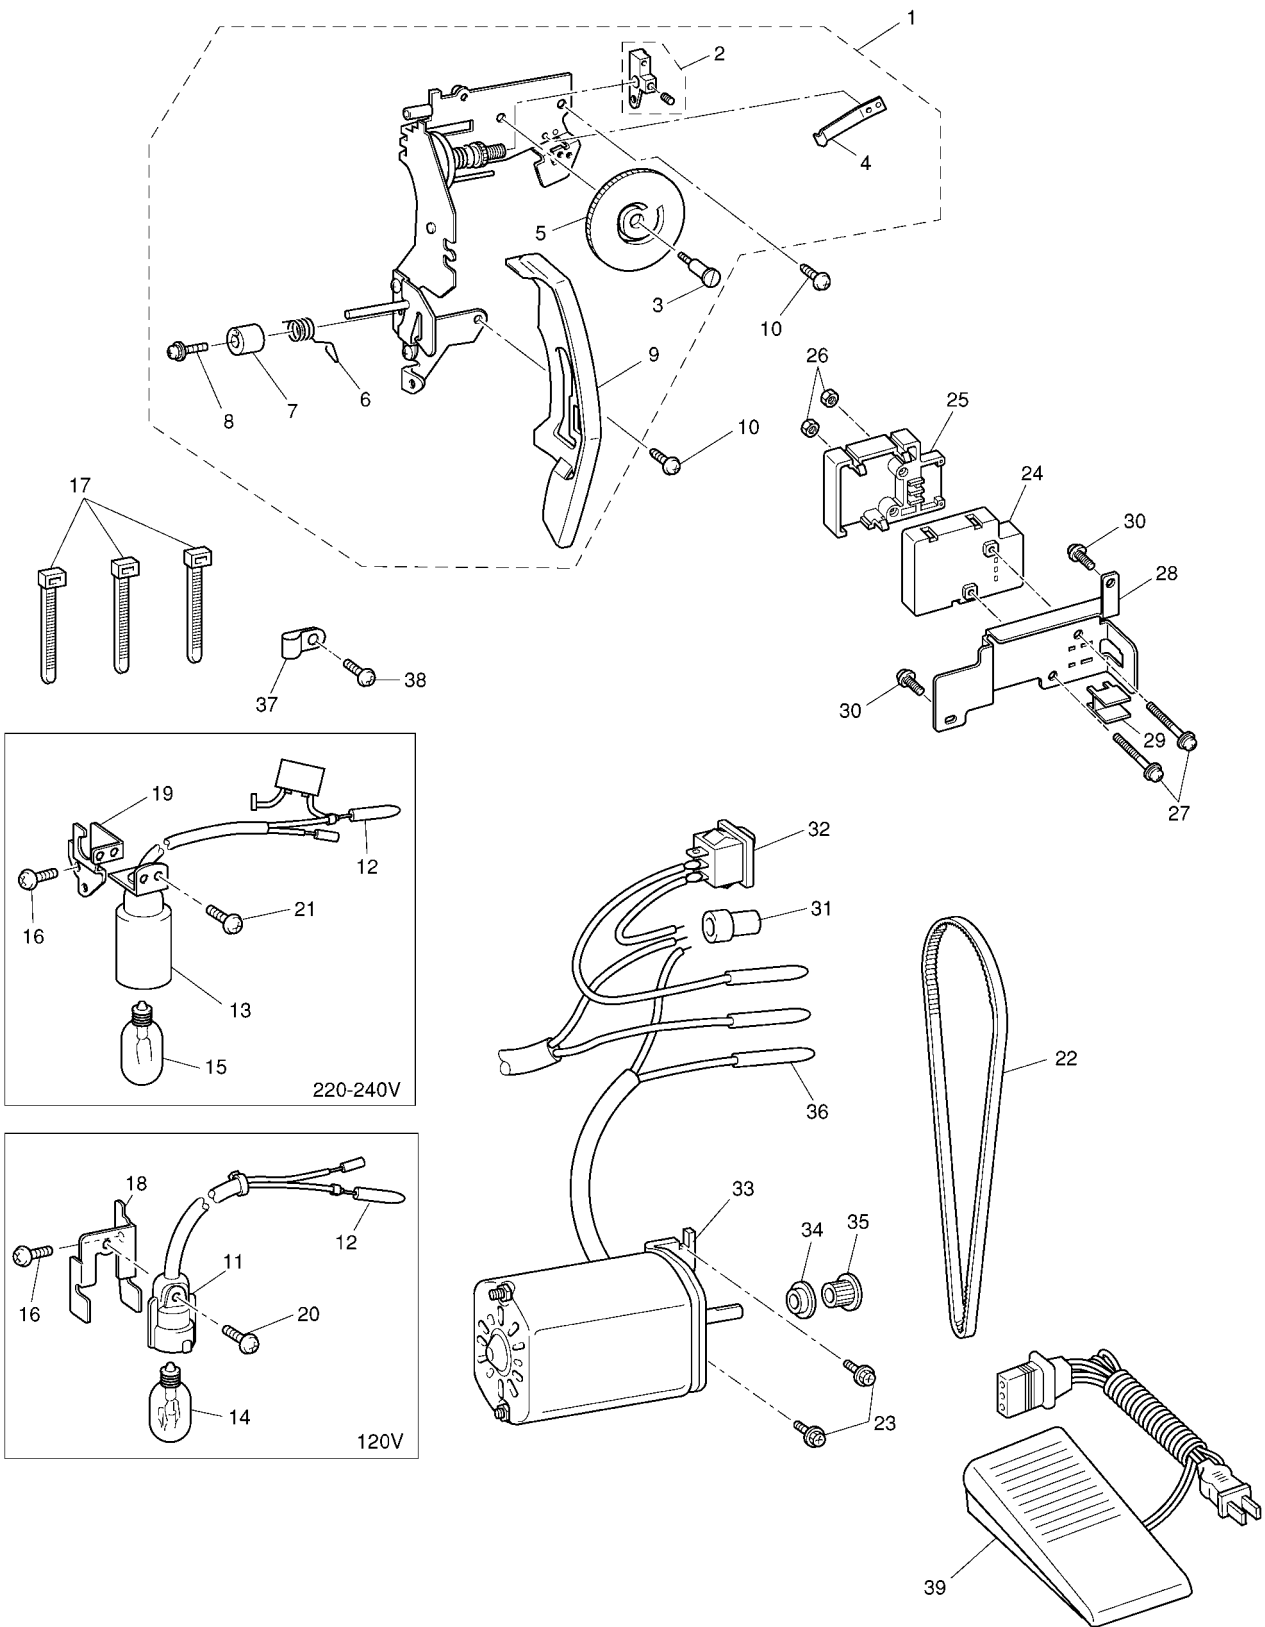

(6) OTHER PARTS

No.	CODE	NAME	REMARKS	No.	CODE	NAME	REMARKS
1	X59370051	Zipper foot		20	X61650058	Carton (XL-6063)	
2	XA4911151	BH presser foot ASSY (XL-6562, XL-6452, XR-46, XL-606*, XL-605*)			X61650057	Carton (XL-6050)	
3	X59369251	BH presser foot ASSY (XL-604*)			X61650067	Carton (XL-6051)	
4	130012054	Spool presser spring A			X61650064	Carton (XL-6052)	
5	130013054	Spool presser spring B			X61650059	Carton (XL-6053)	
6	X55467051	Screwdriver			X61650055	Carton (XL-6040)	
7	X54243001	Seam ripper			X61650068	Carton (XL-6041)	
8	X57117051	Needle set (3pcs)			X61650065	Carton (XL-6042)	
9	X57521001	Needle package (1pce)		21	X60439150	Vinyl bag	
10	X59476051	Cleaning brush		22	X60726050	Foot controller box	
11	130920051	Spool pin		23	X52769656	Machine cover ASSY	
12	XA3442151	Feed dog cover		24	194285011	Operation manual (English, French, Spanish) (XL-6562, XL-6452, XR-46)	
13	XA5537051	Shuttle hook bobbins 10 (with UPC) (XL-6562, XL-6452, XR-46)			194283011	Operation manual (German, French, Dutch) (XL-606*, XL-605*, XL-604*)	
	XA5539051	Shuttle hook bobbins 10 (without UPC) (XL-606*, XL-605*, XL-604*)			194283012	Operation manual (English, Spanish, Italian) (XL-606*, XL-605*, XL-604*)	
14	X80980001	1/4 Quilting foot (with UPC) (XL-6562, XL-6452, XR-46)			194283013	Operation manual (English, German, Russian) (XL-606*, XL-605*, XL-604*)	
	X80980002	1/4 Quilting foot (without UPC) (XL-606*, XL-605*, XL-604*)			194283014	Operation manual (Swedish, Finnish, Danish) (XL-606*, XL-605*, XL-604*)	
15	XA7650001	Clear-view foot (Ver) (with UPC) (XL-6562, XL-6452, XR-46)					
	XA7650002	Clear-view foot (Ver) (without UPC) (XL-606*, XL-605*, XL-604*)					
16	X61695051	285 SF ASSY (XL-6562, XL-6452, XL-606*, XL-605*, XL-604*)					
17	X61699051	284 SF ASSY (XR-46)					
18	X53984054	Dust cover ASSY					
19	XC0338051	Leaflet					
20	X61683051	Carton (XL-6562, U.S.A.)					
	X61650061	Carton (XL-6562, Australia, New Zealand, UAE)					
	X61650062	Carton (XL-6562, Singapore)					
	X61683052	Carton (XL-6452)					
	X61701051	Carton (XR-46)					
	X61650056	Carton (XL-6060)					
	X61650066	Carton (XL-6061)					
	X61650063	Carton (XL-6062)