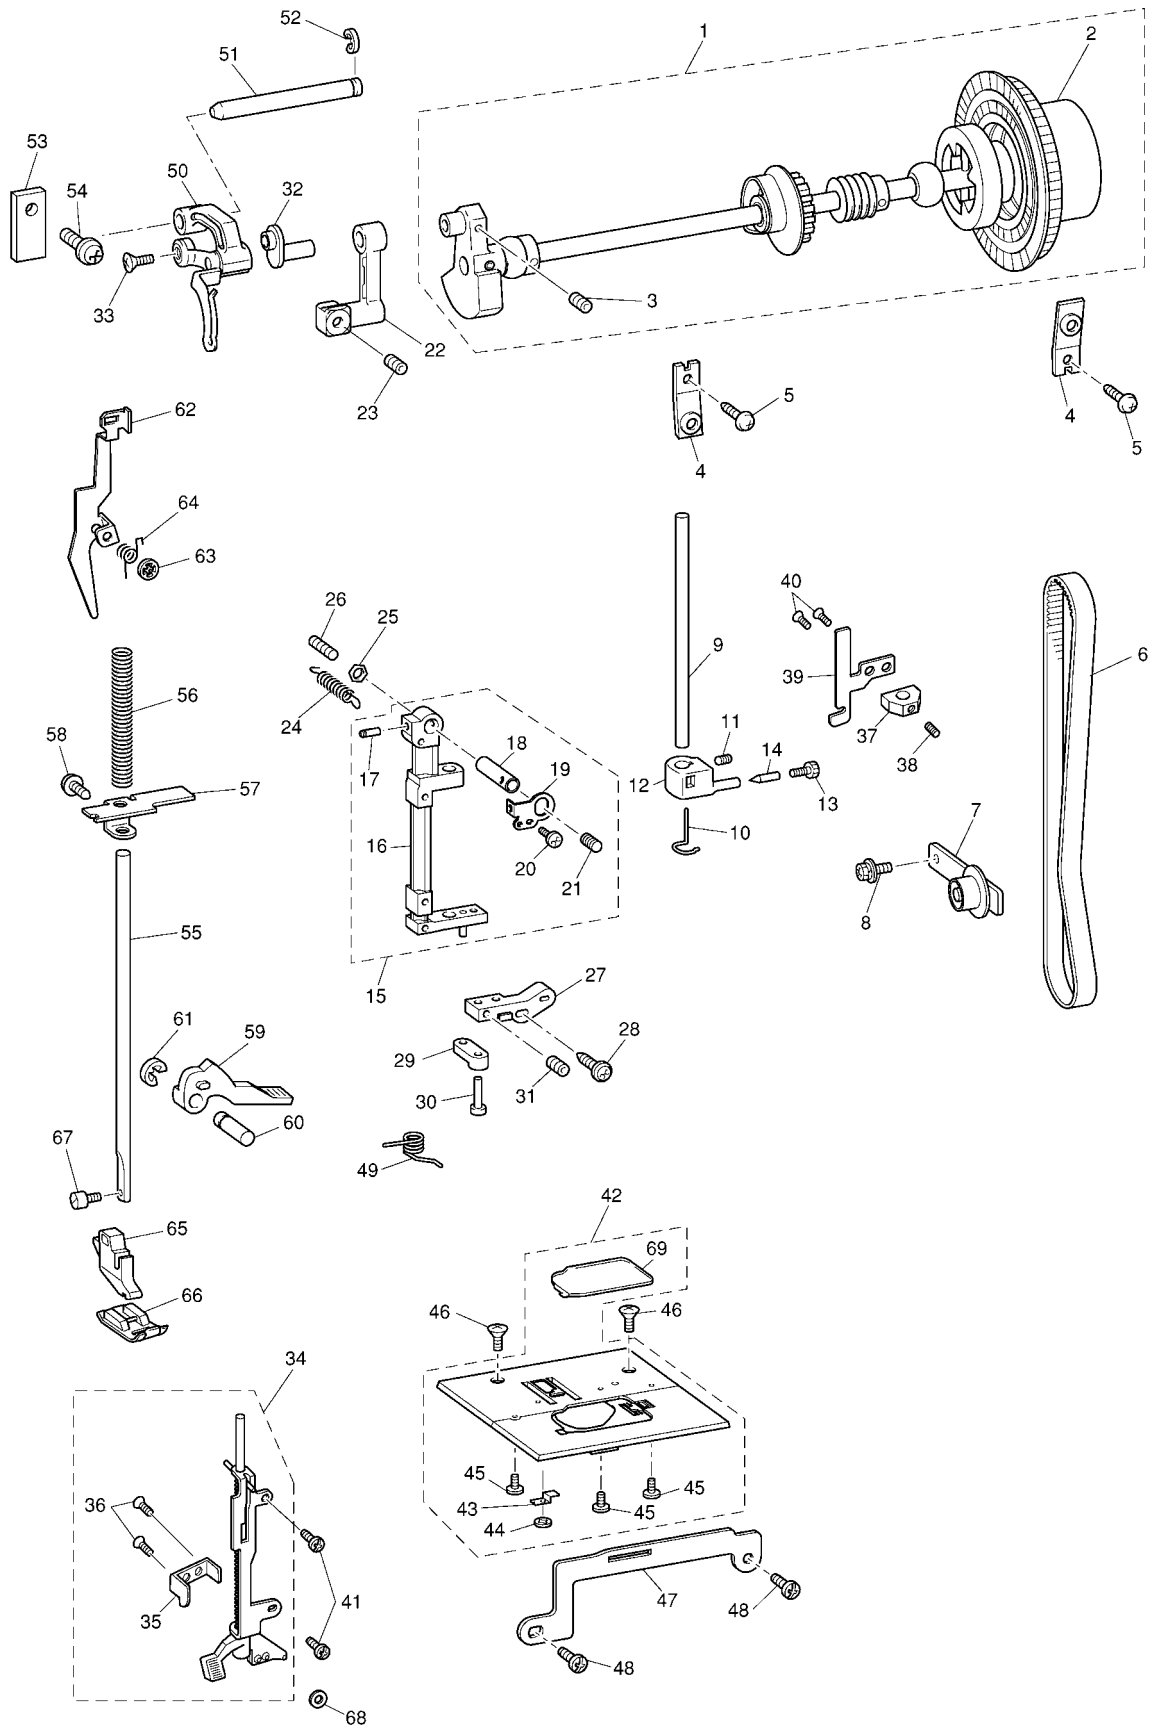

(2) UPPER SHAFT AND NEEDLE BAR

No.	CODE	NAME	REMARKS	No.	CODE	NAME	REMARKS
1	XA8029051	Upper shaft ASSY		39	XA8056051	Thread positioner (XL-6562, XL-6452, XR-46)	
2	X57370052	Balance wheel		40	004260405	Screw 26 x 4 (XL-6562, XL-6452, XR-46)	
3	X54013051	Screw		41	060400616	Screw (XL-6562, XL-6452, XR-46)	
4	X52478051	Bushing presser		42	XA8715051	Needle plate ASSY	
5	X57908051	Screw		43	XA8635050	Spring, Plate	
6	XA8039051	Timing belt 440-5GT-6		44	120454051	Stop ring	
7	XA8040051	Tension pulley ASSY		45	061300416	Screw, Flat M3 x 4	
8	XA3004051	Screw 5 x 12		46	X50487051	Screw	
9	XA2358151	Needle bar		47	XA8063050	Plate	
10	XC0947050	Needle bar thread guide		48	X57908051	Screw	
11	012400432	Screw		49	XA8064051	Spring, Torsion	
12	XZ0001051	Needle clamp		50	XA2505051	Thread take-up lever ASSY	
13	XZ0002051	Needle clamp screw		51	XC0175051	Thread take-up lever stud	
14	XA5718051	Needle clamp pin		52	048050346	Stop ring, E5	
15	XA8044051	Needle bar supporter ASSY		53	XA8083051	Plate	
16	XA8045051	Needle bar supporter ASSY		54	X57913051	Screw	
17	XA8047050	Needle bar supporter shaft C		55	XA2402050	Presser bar	
18	XA8048051	Needle bar supporter shaft A		56	X55770051	Presser bar spring	
19	XA8613051	Set plate		57	XA3955151	Presser bar bracket	
20	060300616	Screw		58	X52760051	Screw	
21	012400432	Screw		59	XA2511151	Presser foot lifter	
22	XA1289151	Needle bar crank rod ASSY		60	XA4422050	Presser foot lifter stud	
23	012400432	Screw		61	048050346	Stop ring, E5	
24	XC0600051	Spring, Extension		62	XA8065051	Tension release plate C	
25	X56851051	Lock nut		63	120454051	Stop ring	
26	014401232	Screw		64	XA5797051	Spring, Torsion	
27	XA8711051	Stud shaft holder ASSY		65	XA8970051	Presser foot holder	
28	XA0649051	Screw		66	X51953051	Zigzag presser foot	
29	XA7996051	Needle bar supporter arm		67	132730151	Screw	
30	X57647051	Needle bar supporter stud		68	025680133	Washer (XL-6562, XL-6452, XR-46)	
31	014400432	Screw		69	XA8061051	Needle plate cover	
32	XA2499051	Needle bar crank					
33	132051052	Screw					
34	XA8052051	Needle threader supporter ASSY (XL-6562, XL-6452, XR-46)					
35	XA0445101	Threader hook ASSY (XL-6562, XL-6452, XR-46)					
36	037200416	Tapping screw (XL-6562, XL-6452, XR-46)					
37	XA2367050	Needle threader position setter (XL-6562, XL-6452, XR-46)					
38	012400432	Screw (XL-6562, XL-6452, XR-46)