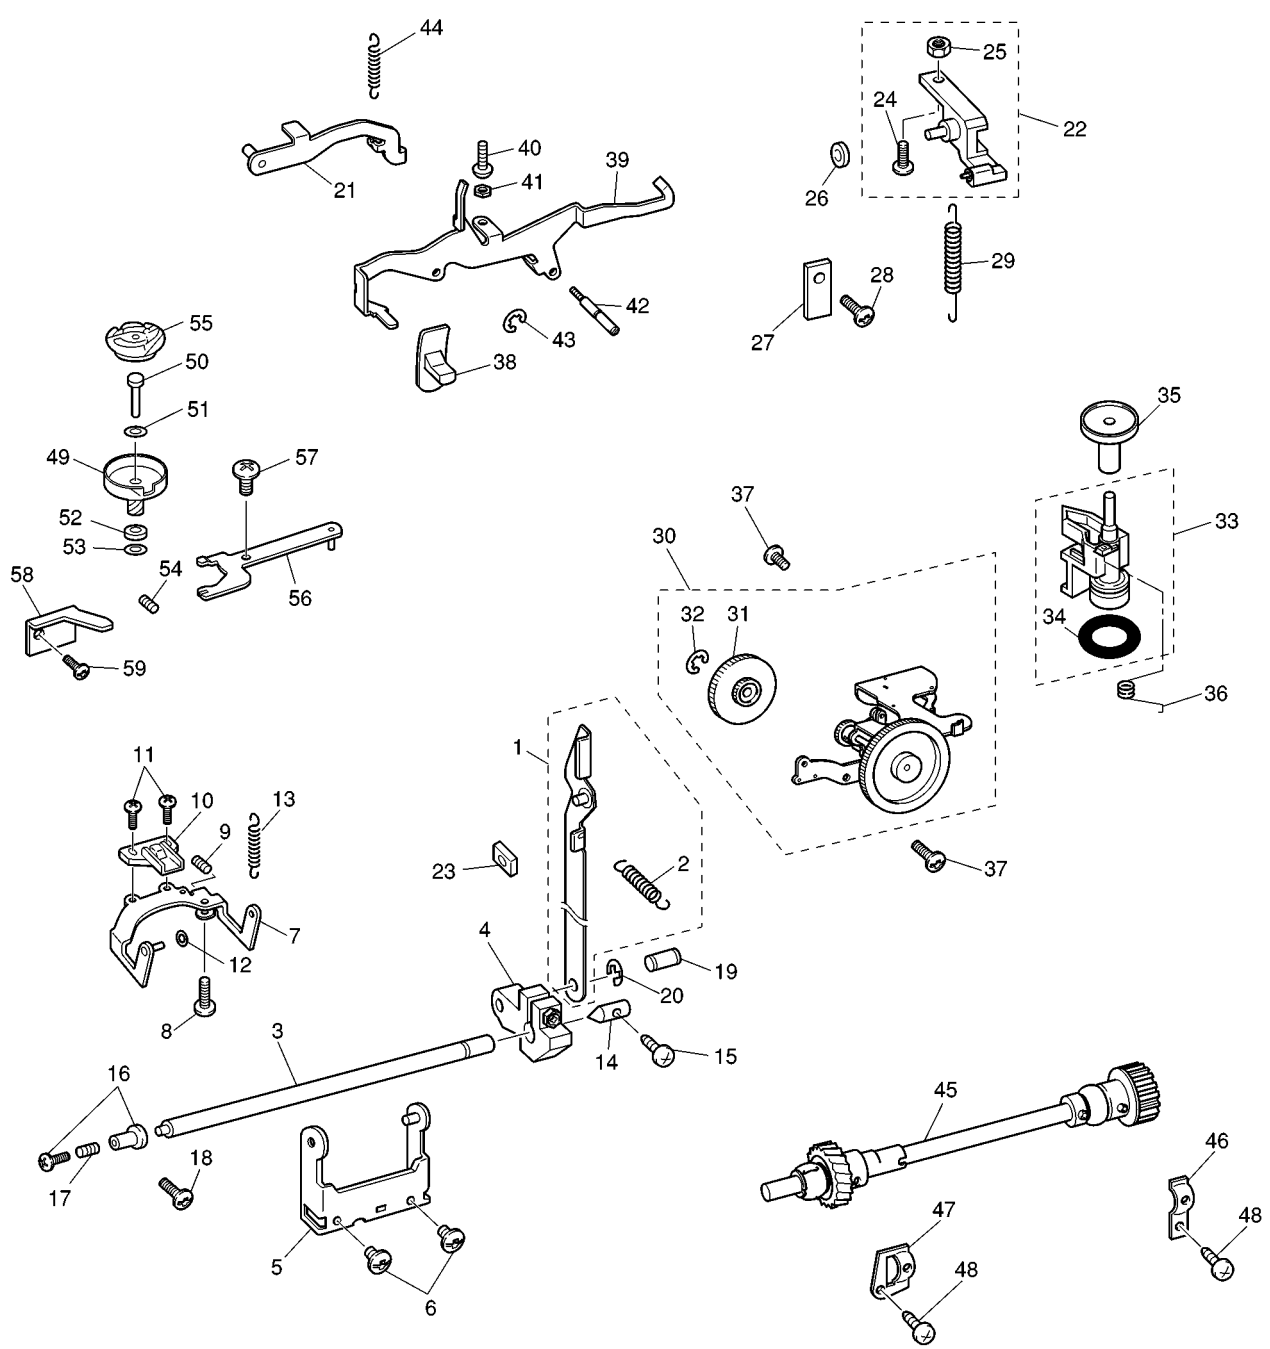

(3) FEED MECHANISM AND SHUTTLE HOOK

No.	CODE	NAME	REMARKS	No.	CODE	NAME	REMARKS
1	XA8066051	Feed connecting rod ASSY		45	XC0852051	Lower shaft ASSY	
2	X57350051	Spring, Extension		46	132421051	Lower shaft bush holder	
3	XA8070050	Horizontal feed shaft		47	XA1975051	Bushing presser L	
4	X57347051	Horizontal feed arm ASSY		48	X57908051	Screw	
5	XA8071051	Horizontal feed plate ASSY		49	XC0752051	Outer rotary hook ASSY	
6	060400816	Screw		50	XA0360051	Outer rotary hook shaft	
7	XA8075051	Feed bar ASSY		51	XA2190050	Washer	
8	XA8077051	Screw		52	XA0361050	Washer	
9	014401632	Set screw, Socket (FT) M4 x 16		53	XA0362051	Washer	
10	XA8078051	Feed dog		54	014400632	Screw	
11	060301016	Screw, Bind M3 x 10		55	XC0066051	Inner rotary hook ASSY	
12	120454051	Stop ring		56	XA8116051	Inner rotary hook bracket ASSY	
13	XA1911051	Spring		57	060400816	Screw	
14	X54390051	Taper point stud R		58	XA8616051	Presser plate	
15	X57913051	Screw		59	OA5400805	Screw, Pan (S/P Washer) M4 x 8	
16	X55472051	Taper point stud L ASSY					
17	X56613051	Spring					
18	XZ0074051	Screw					
19	X57345051	Stud					
20	048050346	Stop ring, E5					
21	XA8531051	Reverse sewing lever B ASSY					
22	XA8079051	Feed regulator ASSY					
23	XA0030051	Slide block					
24	XA8081051	Screw					
25	X56960051	Nut					
26	X53330050	Washer					
27	XA8083051	Set plate					
28	X57908051	Screw					
29	XA0998051	Spring, Extension					
30	XC0989051	Feed bracket plate ASSY					
31	XA8090050	Idle gear					
32	048040346	Stop ring, E4					
33	XC0199051	Bobbin winder ASSY					
34	120448051	Bobbin winder rubber ring					
35	XA8099051	Bobbin base					
36	XZ0070051	Spring, Torsion					
37	060400616	Screw					
38	XC0202051	Reverse sewing button					
39	XA8105051	Reverse sewing lever A ASSY					
40	X59200051	Screw					
41	X56960051	Nut					
42	XC0203051	Screw					
43	048050346	Stop ring, E5					
44	XA8111051	Spring, Extension