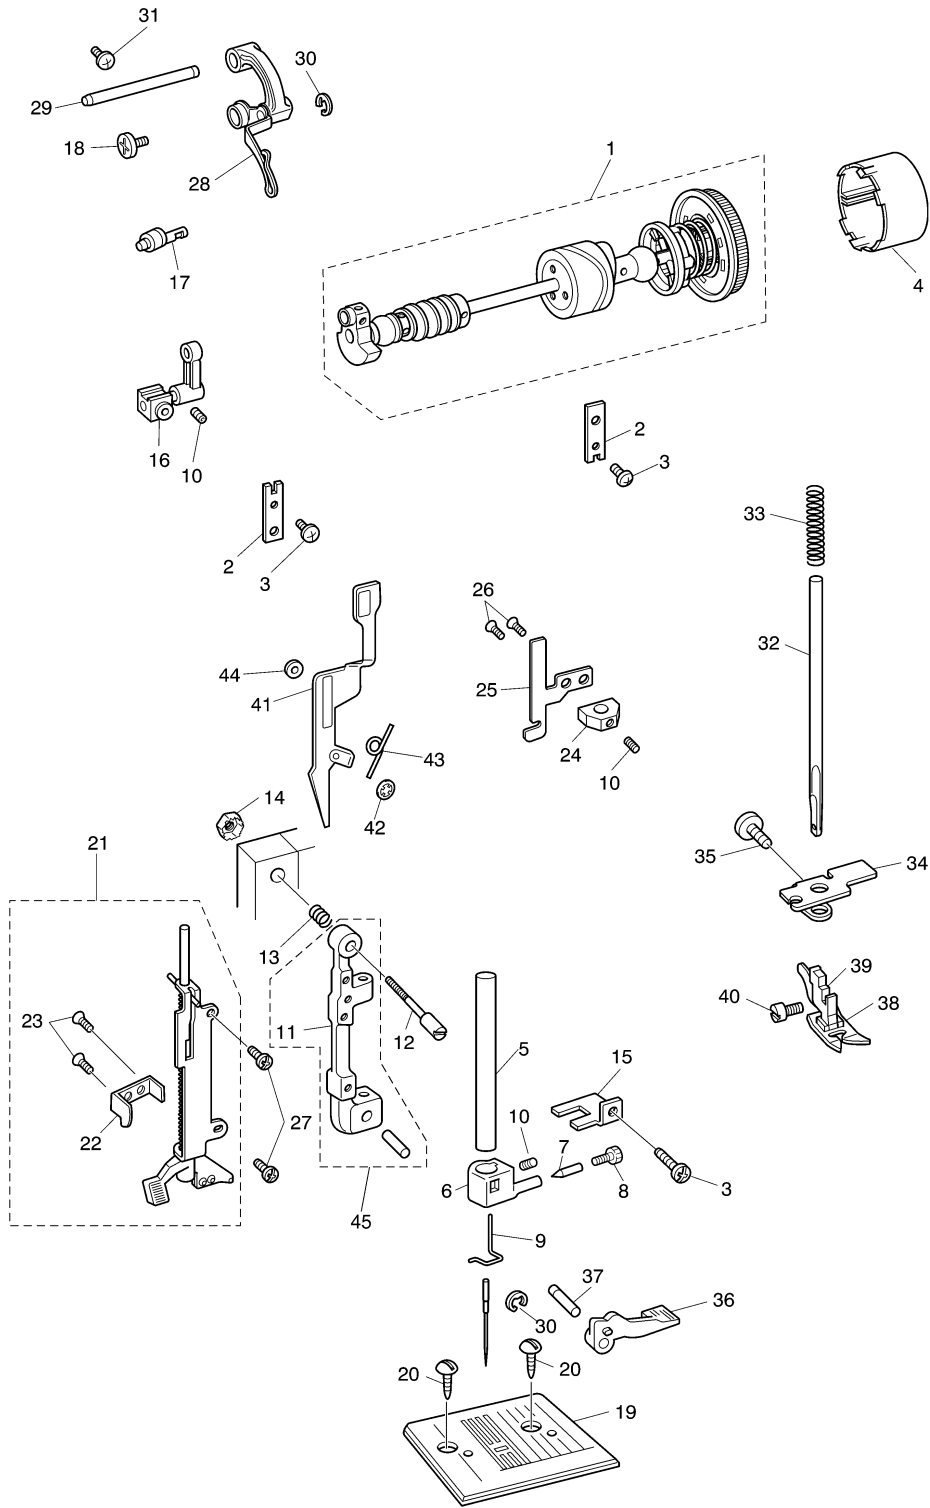

(2) UPPER SHAFT AND NEEDLE BAR

No.	PARTS No.	PARTS NAME	REMARKS	No.	PARTS No.	PARTS NAME	REMARKS
1	XA3948021	Upper shaft ASSY		45	XA8379021	Needle bar supporter ASSY	ADD
2	X52478051	Bushing presser					
3	X57908051	Screw					
4	XA0639021	Pulley					
5	XA2358051	Needle bar					
6	XZ0001051	Needle clamp					
7	XA5718051	Needle clamp pin	CHG				
8	XZ0002051	Needle clamp screw					
9	XZ0005050	Needle bar thread guide					
10	012400432	Screw					
11	XA3952250	Needle bar supporter	CHG				
12	XA3477051	Needle bar supporter stud					
13	X54369021	Spring					
14	X56851051	Locknut					
15	XA8380051	Needle bar supporter guide	CHG				
16	XA1289051	Needle bar crank rod ASSY					
17	X59115151	Needle bar crank					
18	132051052	Screw					
19	XA3954051	Zigzag Needle plate					
20	X50487051	Screw					
21	XA5535021	Needle threader supporter ASSY					
22	XA0445101	Threader hook ASSY					
23	037200416	Screw					
24	XA2367050	Needle threader position setter					
25	XA0430051	Needle threader position setter					
26	004260405	Screw					
27	060400616	Screw					
28	XA4747051	Thread take-up					
29	XA4585021	Thread take-up lever stud					
30	048050346	Stop ring					
31	XA0649051	Screw					
32	XA2402050	Presser bar					
33	X55770051	Presser bar spring					
34	XA3955021	Presser bar guide bracket					
35	X52760051	Screw					
36	XA2511151	Presser foot lifter					
37	XA0977150	Stud for presser foot lifter					
38	138135052	Zigzag presser					
39	138134051	Presser holder					
40	132730151	Screw					
41	XA5796021	Tension release plate C					
42	120454051	Stop ring					
43	XA5797051	Spring					
44	025030236	Washer