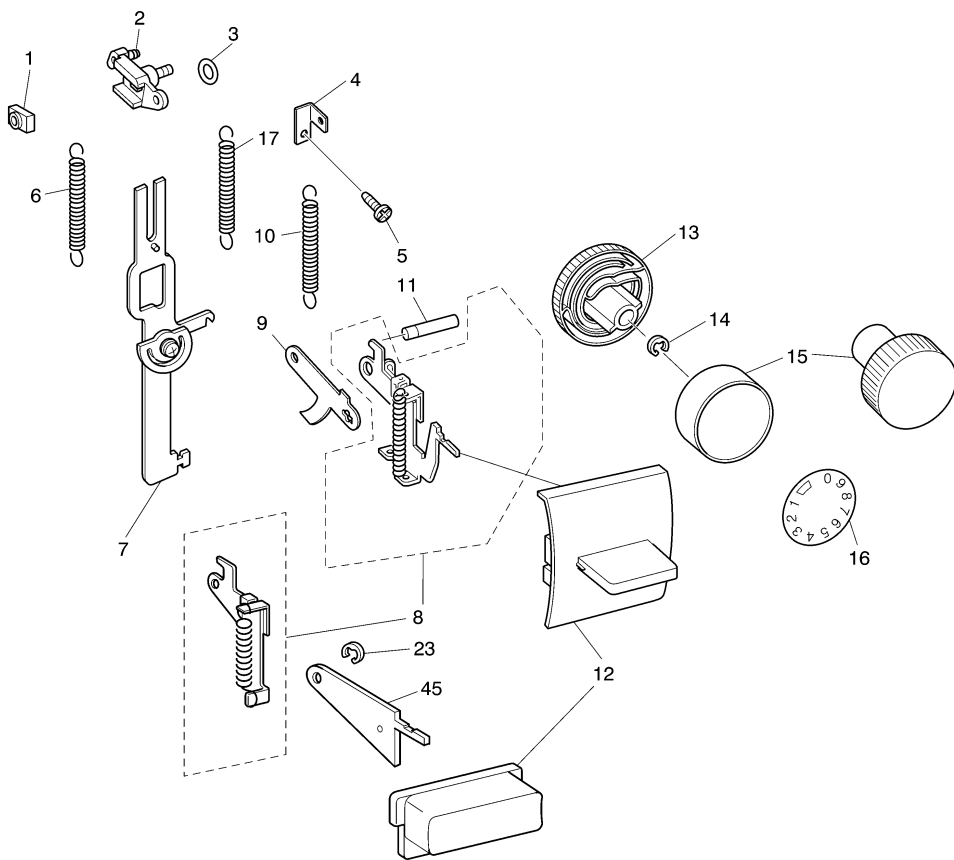

(4) SHUTTLE HOOK AND REVERSE SEWING MECHANISM

No.	PARTS No.	PARTS NAME	REMARKS	No.	PARTS No.	PARTS NAME	REMARKS
1	XA0030051	Slide block		35	146200051	Stop ring	
2	XA3089051	Feed regulator ASSY		36	XA1317051	Shuttle race ASSY	
3	XA5333050	Washer		37	128581053	Shuttle hook	
4	XA4534021	Stop plate L		38	XA1021051	Shuttle driver ASSY	
5	X57913051	Screw		39	XA1025051	Driver shaft gear	
6	XA0998021	Spring		40	128582053	Bobbin case	
7	XA3092021	Feed regulator ASSY		41	014400632	Screw	
8	XA4343021	Reverse sewing lever plate ASSY (XL Series)		42	X57313151	Rack stopper	
	XA6366021	Reverse sewing lever plate ASSY (PX Series)		43	X57908051	Screw	
9	XA4532121	Reverse sewing lever plate		44	XA5702021	Rack stopper A	
10	XA4675051	Spring		45	XA6582021	Reverse button holder D (PX Series)	
11	XA1004150	Reverse sewing shaft					
12	XA5733021	Reverse sewing lever (XL Series)		New Spec			
	XA6369021	Reverse sewing button (PX Series)		16	XA5735032	Dial sheet (XL5012AV)	ADD
13	XA6015051	Feed regulator cam			XA5735033	Dial sheet (XL5032AV)	ADD
14	048050346	Stop ring			XA5735034	Dial sheet (XL5022AV)	ADD
15	XA5734021	Dial (XL Series)					
	XA6370021	Feed dial (PX Series)					
16	XA5735021	Dial sheet (XL5300, XL5030)					
	XA5735024	Dial sheet (XL5200, XL5020)					
	XA5735025	Dial sheet (XL5100, XL5010)					
	XA5735030	Dial sheet (XL5031)					
	XA5735029	Dial sheet (XL5021)					
	XA5735028	Dial sheet (XL5011)					
17	XA3099051	Spring					
18	XA4693151	Cam drive connecting A ASSY					
19	XA1012251	Cam drive connecting rod B					
20	XA3969021	Cam drive connecting rod C					
21	XA1017120	Rack					
22	052300606	Screw					
23	048040346	Stop ring					
24	060400816	Screw					
25	131976050	Thrust washer					
26	XA1019021	Rack plate spring					
27	027040226	Toothed washer					
28	X52077151	Collar					
29	014400432	Screw					
30	X53330050	Washer					
31	X57884051	Screw					
32	X50559051	Nut					
33	062301006	Screw					
34	XA3439051	Cam drive connecting rod spring