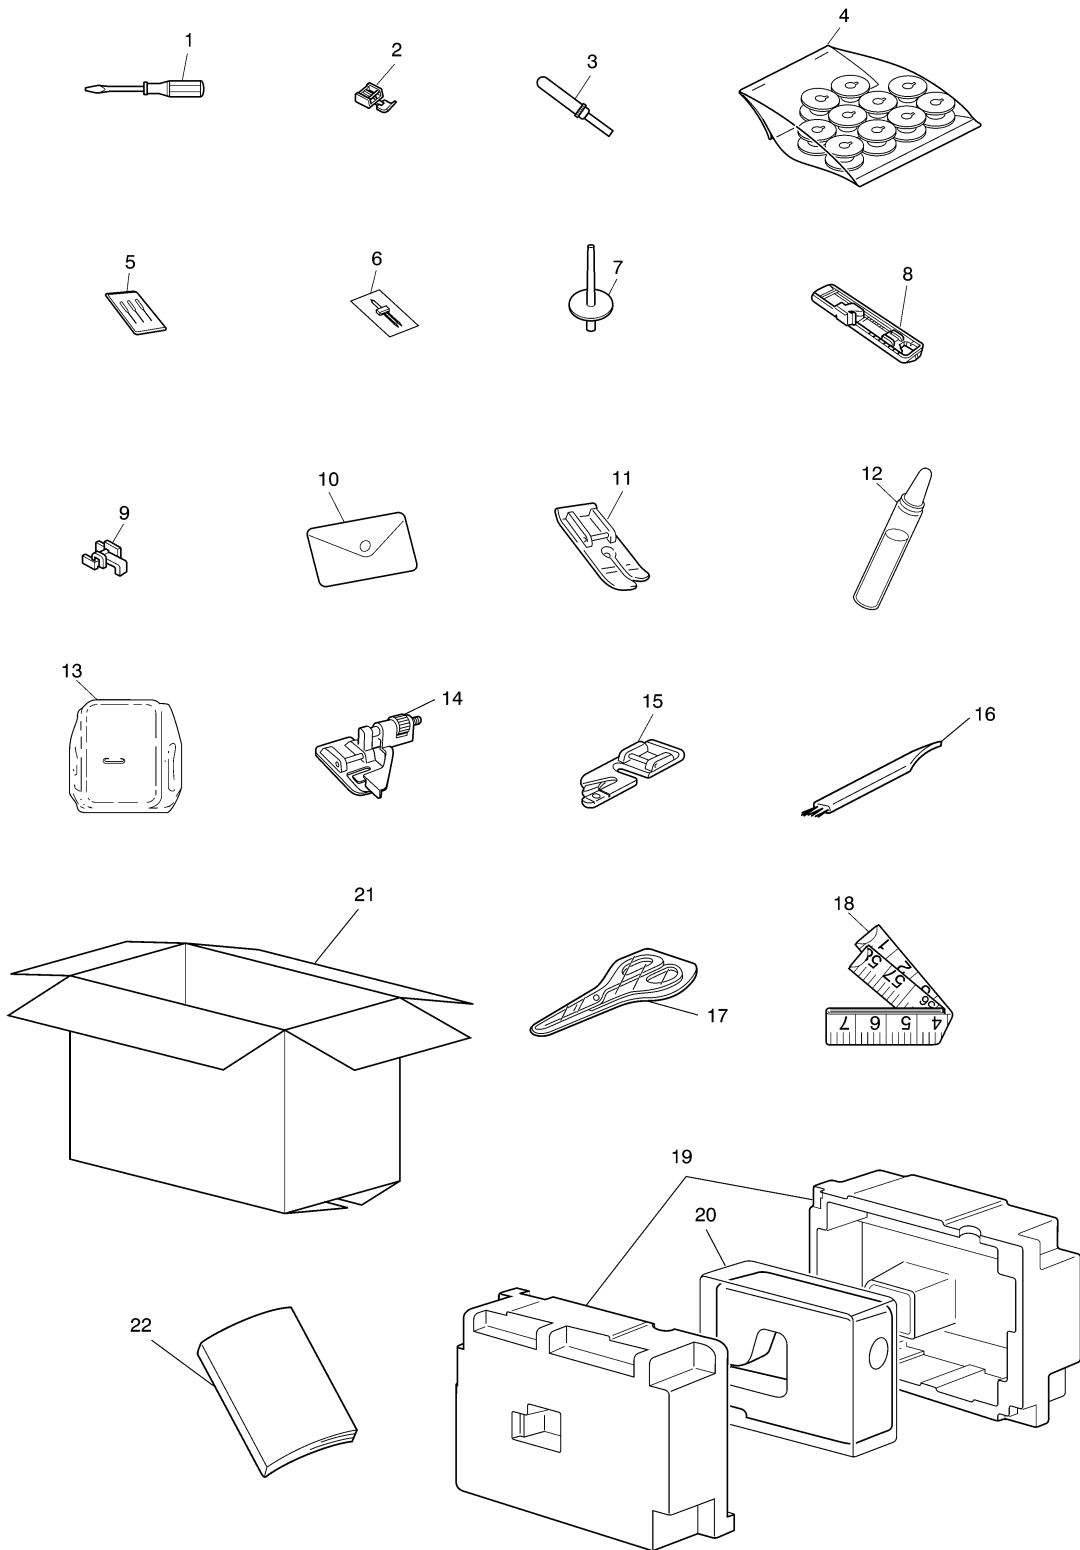

(7) ACCESSORY

No.	PARTS No.	PARTS NAME	REMARKS	No.	PARTS No.	PARTS NAME	REMARKS
1	X55467051	Screwdriver (M)		21	X61361021	Carton (XL5300)	CHG
2	X59370051	Zipper foot			X61383023	Carton (XL5300: Color, U.S.A.)	CHG
3	X54243001	Seam ripper			X61361046	Carton (PX100:Chile,Mex.Spa.Ita.)	CHG
4	XA5537051	Bobbin (with UPC)			X61361034	Carton (PX100: Chinese)	CHG
	XA5539051	Bobbin (without UPC)	CHG		X61361047	Carton (PX100: Other country)	ADD
5	129583001	Needle set			X61361048	Carton (PX200:Chile,Mex.Spa.Ita. Por.)	CHG
6	X57521001	Needle set T			X61361035	Carton (PX200: Chinese)	CHG
7	130920051	Extra spool pin			X61361049	Carton (PX200: Other country)	ADD
8	XA4911051	Buttonhole foot			X61361054	Carton (PX300:Chile,Mex.Spa.Ita. Por.)	CHG
	X59369251	Buttonhole foot (XL5100)			X61361036	Carton (PX300: Chinese)	CHG
9	X59375051	Button fitting foot			X61361055	Carton (PX300: Other country)	ADD
10	XA1363051	Accessory bag		22	194447011	Instruction manual (XL50** Eng. Sp. It.)	
11	XA6124001	Straight foot (with UPC)			194447012	Instruction manual (XL50** Ger. Du. Fr.)	
	XA6124002	Straight foot (without UPC)			194447013	Instruction manual (XL50** Fin. Dan. Sw.)	
12	X55465051	Oiler			194447014	Instruction manual (XL50** Eng. Ger. Rus.)	
13	XA3442051	Feed dog cover			194457011	Instruction manual (XL5*00. PX*00 Eng. Sp. It.)	
14	XA7000001	Blind stitch foot (with UPC)			194457012	Instruction manual (XL5*00. PX*00 Ger. Du. Fr.)	
	XA7000002	Blind stitch foot (without UPC)			194457013	Instruction manual (XL5*00. PX*00 Fin. Dan. Sw.)	
15	X81014001	Narrow hemmer foot (with UPC)			194457014	Instruction manual (XL5*00. PX*00 Eng. Ger. Rus.)	
	X81014002	Narrow hemmer foot (without UPC)					
16	X59476051	Cleaning brush					
17	XA5771051	Scissors					
18	XA5772051	Tape measure					
19	X61363021	457 SF ASSY	CHG				
	X61223021	467 SF ASSY	DEL				
20	X60439120	Bag 630x630					
21	X61361056	Carton (XL5010)	CHG				
	X61361057	Carton (XL5011)	CHG				
	X61361060	Carton (XL5010: MC does not appear on the carton)	CHG				
	X61361061	Carton (XL5020)	CHG				
	X61361062	Carton (XL5021)	CHG	21	X61361044	Carton (XL5012AV)	ADD
	X61361064	Carton (XL5020: MC does not appear on the carton)	CHG		X61361077	Carton (XL5032AV)	ADD
	X61361064	Carton (XL5020: Supplied by Brother)	CHG		X61361076	Carton (XL5022AV)	ADD
	X61361065	Carton (XL5030)	CHG		X61361086	Carton (XL5012)	ADD
	X61361066	Carton (XL5031)	CHG				
	X61361068	Carton (XL5030: Supplied by Brother)	CHG				
	X61361022	Carton (XL5100)	CHG				
	X61383021	Carton (XL5100: Color, U.S.A.)	CHG				
	X61361026	Carton (XL5200)	CHG				
	X61383022	Carton (XL5200: Color, U.S.A.)	CHG