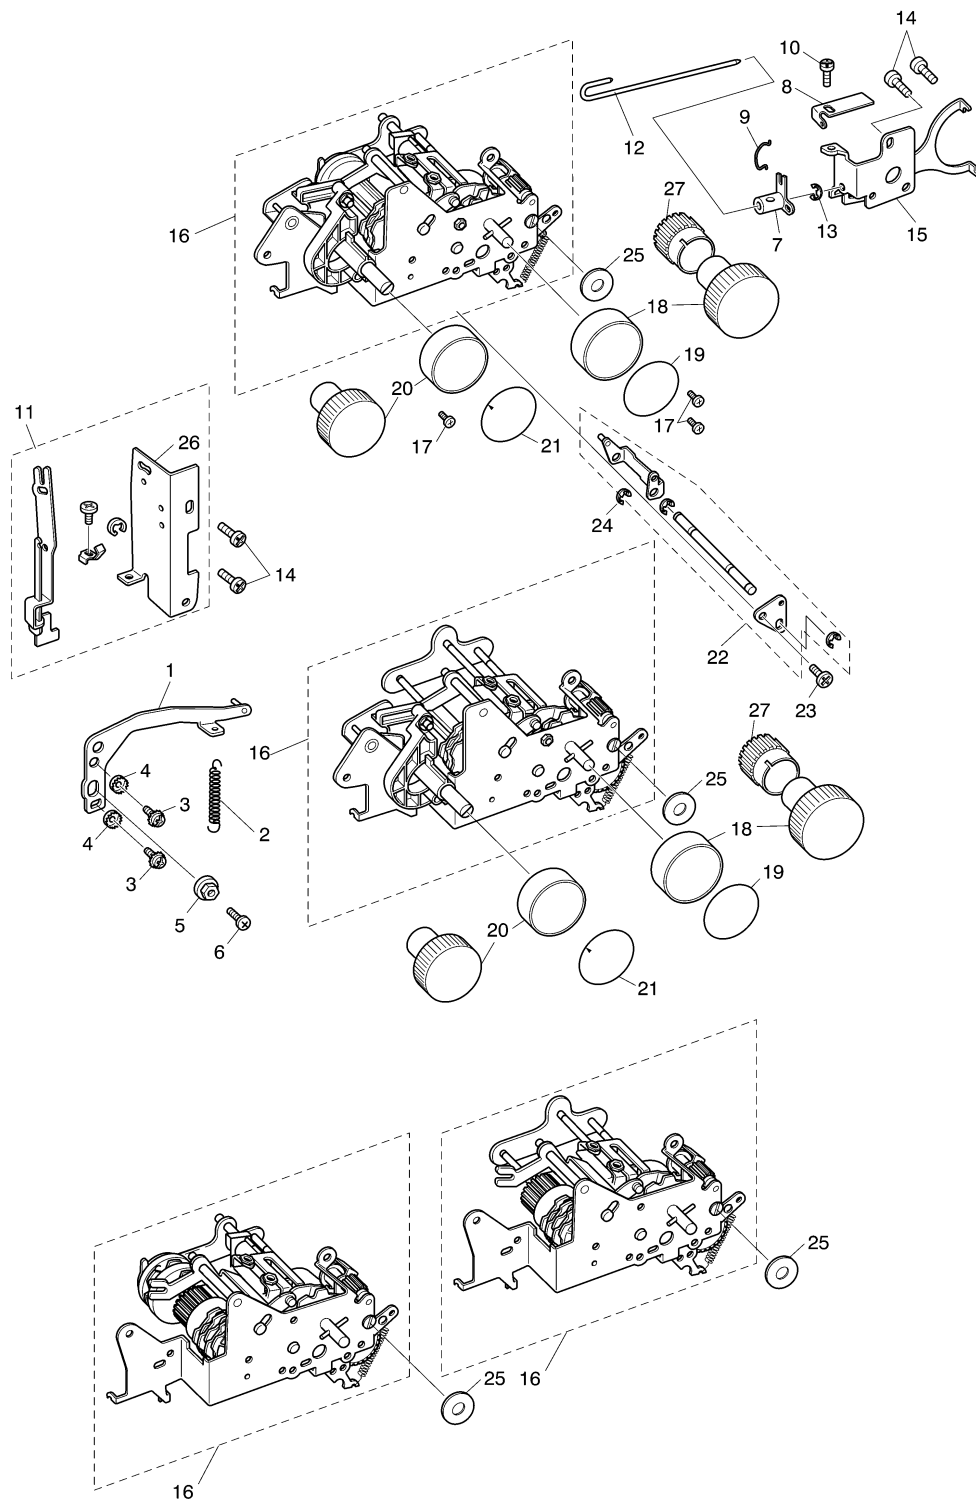

(5) PATTERN SELECTION MECHANISM

No.	PARTS No.	PARTS NAME	REMARKS	No.	PARTS No.	PARTS NAME	REMARKS
1	XA3971051	Zigzag connecting rod (XL5300, XL5200, XL5100, PX300 PX200, PX100)		16	XA6034121	Pattern selection unit ASSY(XL5200)	CHG
	XA4466051	Zigzag connecting rod (XL5030, XL5020, XL5010)			XA9838021	Pattern selection unit ASSY(PX200)	CHG
2	XA3143051	Zigzag connecting rod spring (XL5300, XL5200, XL5100, PX300 PX200, PX100)		XA6004021	Pattern selection unit ASSY(XL5100)	CHG	
	XZ0024051	Zigzag connecting rod spring (XL5030, XL5020, XL5010)		XA9837021	Pattern selection unit ASSY(PX100)	CHG	
3	060400816	Screw		XA6011021	Pattern selection unit ASSY (XL5030)		
4	027040226	Toothed washer		XA6033021	Pattern selection unit ASSY (XL5020)		
5	X50559051	Nut		XA6013021	Pattern selection unit ASSY (XL5010)		
6	062301006	Screw		17	X57908051	Screw	
7	XZ0021051	BH change arm ASSY (XL5300, XL5200, XL5030, XL5020 PX300, PX200)		18	XA5736021	Pattern selection dial (XL Series)	
				XA6371021	Pattern selection dial (PX Series)		
8	XA3972021	BH notched spring plate (XL5300, XL5200, XL5030, XL5020 PX300, PX200)		19	XA6003036	Dial sheet (XL5300)	CHG
					XA6003035	Dial sheet (XL5200)	CHG
9	136997051	BH notched spring (XL5300, XL5200, XL5030, XL5020 PX300, PX200)		XA6003034	Dial sheet (XL5100)	CHG	
				XA6003023	Dial sheet (XL5030)		
10	060400816	Screw (XL5300, XL5200, XL5030, XL5020 PX300, PX200)		XA6003024	Dial sheet (XL5020)		
				XA6003025	Dial sheet (XL5010)		
11	XA5812051	BH lever hold plate ASSY (XL5300, XL5200, XL5030, XL5020 PX300, PX200)		XA6003032	Dial sheet (XL5031)		
				XA6003031	Dial sheet (XL5021)		
12	XA3978051	BH change shaft (XL5300, XL5200, XL5030, XL5020 PX300, PX200)		XA6003030	Dial sheet (XL5011)		
				20	XA5734021	Dial (XL Series)	
13	048025346	Stop ring (XL5300, XL5200, XL5030, XL5020 PX300, PX200)		XA6373021	Zigzag dial (PX Series)		
				21	XA5735022	Dial sheet	
14	X57908051	Screw (XL5300, XL5200, XL5030, XL5020 PX300, PX200)		22	XA4025021	BH connecting link ASSY (XL5300, XL5200, XL5030, XL5020 PX300, PX200)	
				23	060400416	Screw	
15	XA3979051	BH stopper ASSY (XL5300, XL5200, XL5030, XL5020 PX300, PX200)		24	048030346	Stop ring	
				25	XA4685051	BH knob spacer	
16	XA5798121 XA9839021	Pattern selection unit ASSY(XL5300) Pattern selection unit ASSY(PX300)	CHG CHG	26	XA5737051	BH lever hold plate	
				27	XA6372021	Pattern display change gear (PX Series)	
				XA6625021	Pattern display change gear (Wneedle PX Series)		
				New Spec			
				19	XA6003037	Dial sheet (XL5012AV)	ADD
					XA6003038	Dial sheet (XL5032AV)	ADD
					XA6003039	Dial sheet (XL5022AV)	ADD