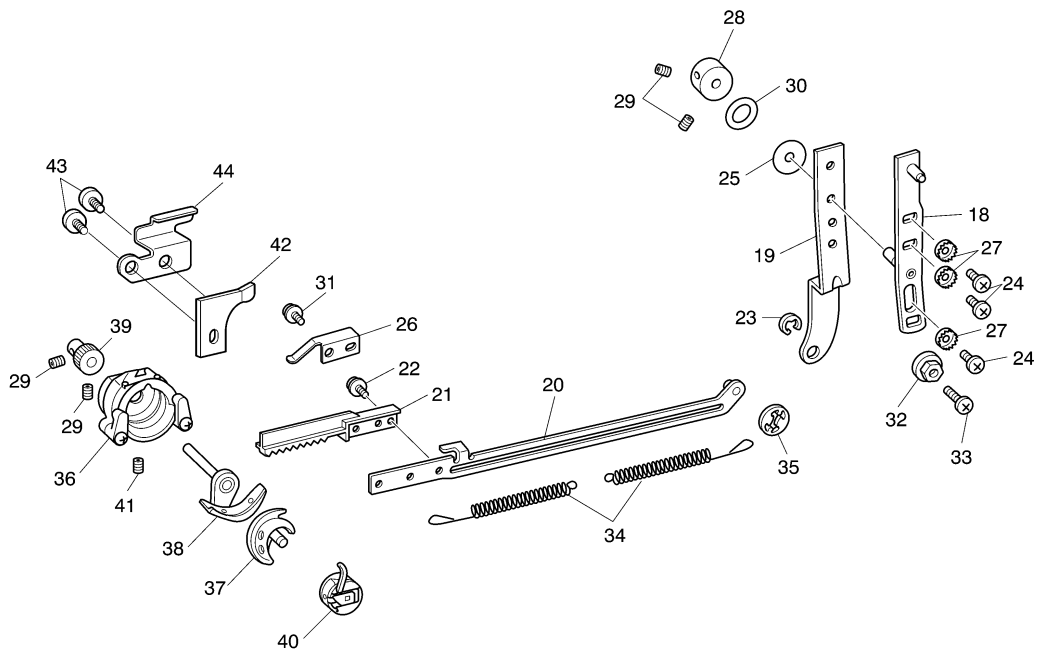

(4) SHUTTLE HOOK AND REVERSE SEWING MECHANISM

No.	PARTS No.	PARTS NAME	REMARKS	No.	PARTS No.	PARTS NAME	REMARKS
1	XA0030051	Slide block		35	146200051	Stop ring	
2	XA3089051	Feed regulator ASSY		36	XA1317051	Shuttle race ASSY	
3	XA5333050	Washer		37	128581053	Shuttle hook	
4	XA4534021	Stop plate L		38	XA1021051	Shuttle driver ASSY	
5	X57913051	Screw		39	XA1025051	Driver shaft gear	
6	XA0998021	Spring		40	128582053	Bobbin case	
7	XA3092021	Feed regulator ASSY		41	014400632	Screw	
8	XA4343021	Reverse sewing lever plate ASSY (XL Series)		42	X57313151	Rack stopper	
	XA6366021	Reverse sewing lever plate ASSY (PX Series)		43	X57908051	Screw	
9	XA4532121	Reverse sewing lever plate		44	XA5702021	Rack stopper A	
10	XA4675051	Spring		45	XA6582021	Reverse button holder D (PX Series)	
11	XA1004150	Reverse sewing shaft					
12	XA5733021	Reverse sewing lever (XL Series)		New Spec			
	XA6369021	Reverse sewing button (PX Series)		16	XA5735032	Dial sheet (XL5012AV)	ADD
13	XA6015051	Feed regulator cam			XA5735033	Dial sheet (XL5032AV)	ADD
14	048050346	Stop ring			XA5735034	Dial sheet (XL5022AV)	ADD
15	XA5734021	Dial (XL Series)					
	XA6370021	Feed dial (PX Series)					
16	XA5735021	Dial sheet (XL5300, XL5030)					
	XA5735024	Dial sheet (XL5200, XL5020)					
	XA5735025	Dial sheet (XL5100, XL5010)					
	XA5735030	Dial sheet (XL5031)					
	XA5735029	Dial sheet (XL5021)					
	XA5735028	Dial sheet (XL5011)					
17	XA3099051	Spring					
18	XA4693151	Cam drive connecting A ASSY					
19	XA1012251	Cam drive connecting rod B					
20	XA3969021	Cam drive connecting rod C					
21	XA1017120	Rack					
22	052300606	Screw					
23	048040346	Stop ring					
24	060400816	Screw					
25	131976050	Thrust washer					
26	XA1019021	Rack plate spring					
27	027040226	Toothed washer					
28	X52077151	Collar					
29	014400432	Screw					
30	X53330050	Washer					
31	X57884051	Screw					
32	X50559051	Nut					
33	062301006	Screw					
34	XA3439051	Cam drive connecting rod spring