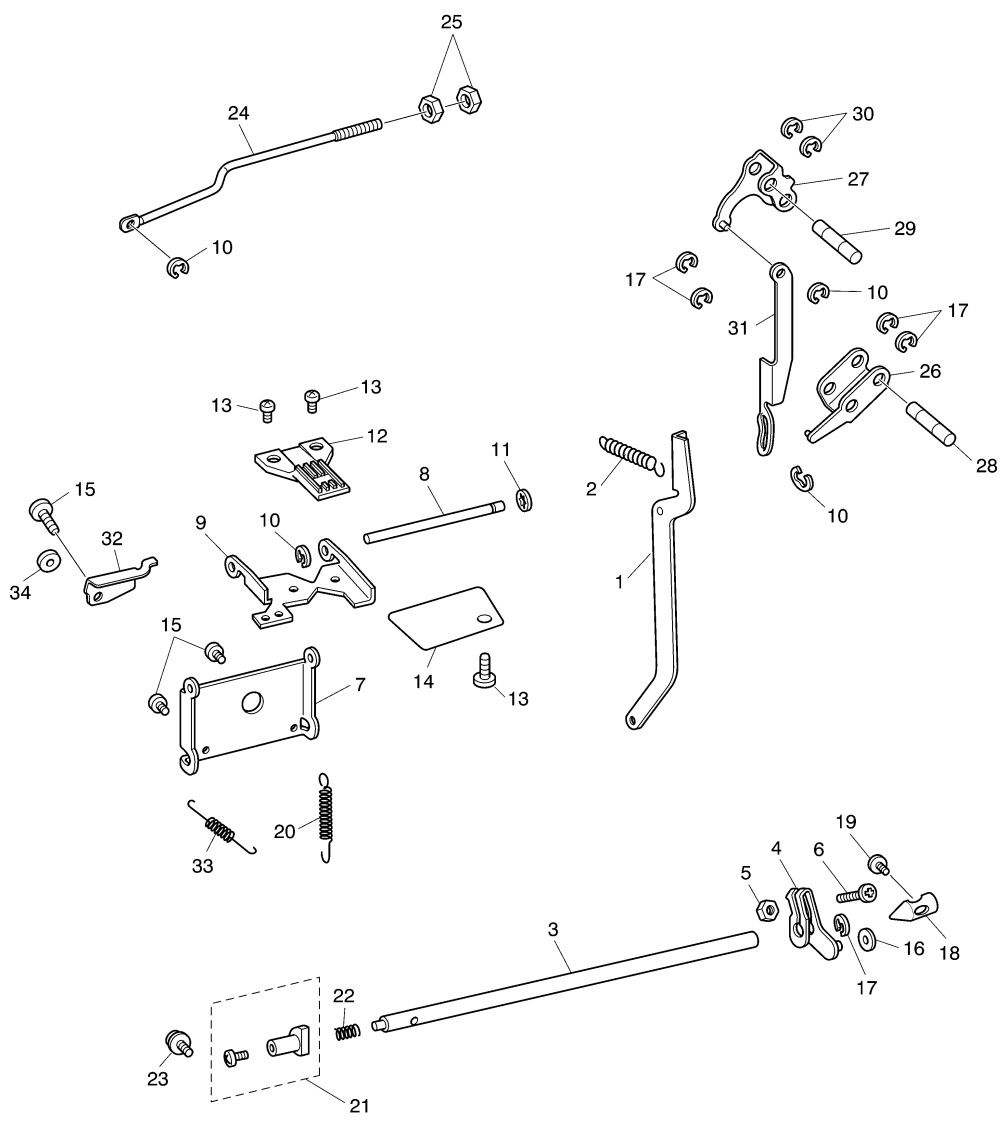

Without drop