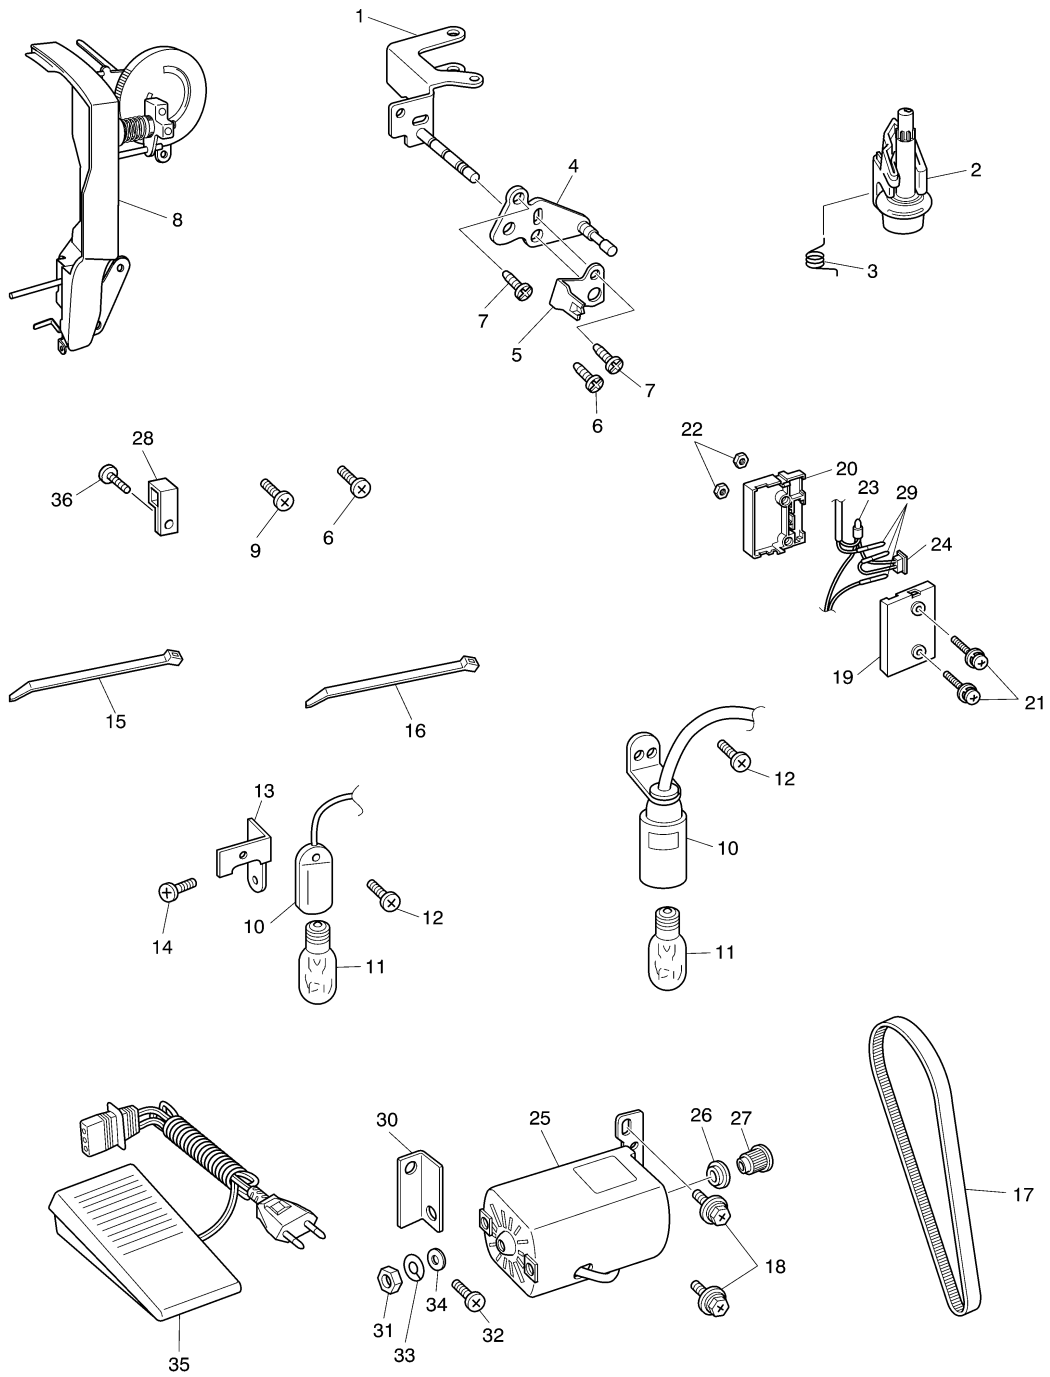

(6) UPPER TENSION, LAMP, MOTOR UNIT

No.	PARTS No.	PARTS NAME	REMARKS	No.	PARTS No.	PARTS NAME	REMARKS
1	XA3273151	Bobbin winder holder ASSY	CHG	36	X57908051	Screw	ADD
2	XA4032021	Bobbin winder spindle ASSY					
3	X59939021	Bobbin winder spring					
4	XA3133021	SS change holder ASSY					
5	XA3136021	F dial spring					
6	060400416	Screw					
7	X57913051	Screw					
8	XA5805021	Thread guard ASSY (XL Series)					
	XA6374021	Thread guard ASSY (PX)					
9	X57908051	Screw					
10	XC0492021	Sew-light ASSY (110 - 120V)	CHG				
	XA1064021	Sew-light ASSY (220 - 240V)					
11	X53061020	Sew-light bulb (110 - 120V)					
	205336020	Sew-light bulb (220 - 240V)					
12	X57984051	Screw (110 - 120V)					
	XA1623051	Screw (220 - 240V)					
13	XA4036021	Lamp holder (110 - 120V)					
14	060300616	Screw (110 - 120V)					
15	X53169050	Band					
16	X57398050	Band					
17	XA1196051	Timing belt					
18	XA3004051	Screw					
19	XA1068051	3P socket body					
20	XA1069151	3P socket cover					
21	052403006	Screw					
22	021400205	Nut					
23	214808050	Connector					
24	XA1070021	PW switch ASSY (110 - 120V)					
	XA1073021	PW switch ASSY (220 - 240V)					
25	XA1071151	Motor (120V)					
	XA1429051	Motor (220V)					
	XA1430051	Motor (230V)					
	XA1431051	Motor (240V)					
26	XA1265120	Timing belt pulley A					
27	XA1266120	Timing belt pulley B					
28	XA1074050	Cord guide					
29	138598051	Socket pin					
30	XA3461051	Motor supporter (120V)					
31	021400205	Nut (120V)					
32	X57908051	Screw (120V)					
33	028040242	Spring washer (120V)					
34	102707053	Washer (120V)					
35	X57319051	Foot controller (120V)					
	XA1668121	Foot controller (220 - 240V)